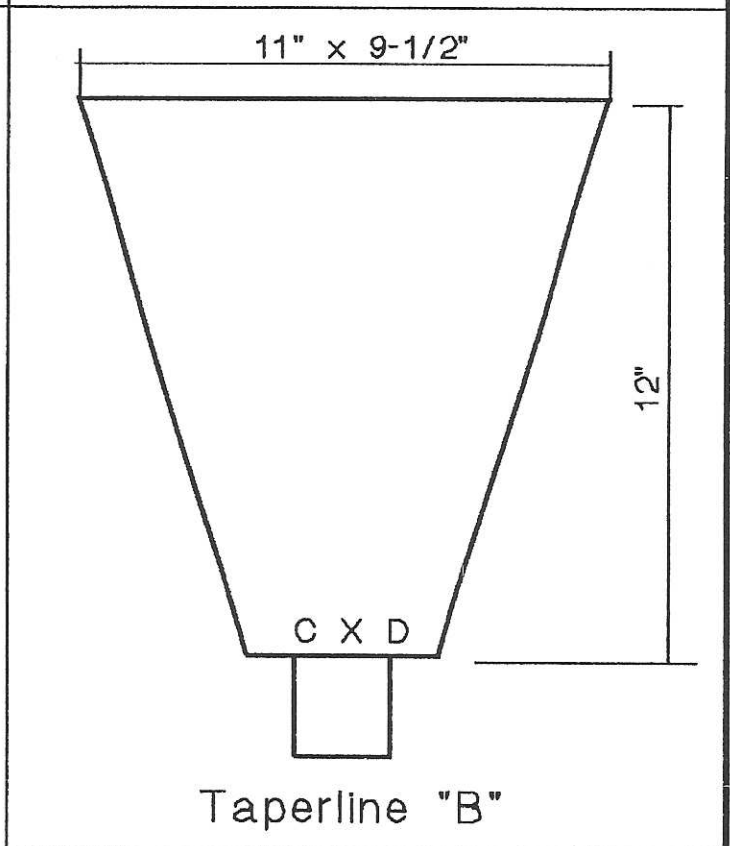

Concord Sheet Metal Products, Inc.

www.concordsheetmetal.com

Concord Sheet Metal Products, Inc.

Concord ♦ 925-680-8723 ♦ 800-799-1900 ♦ 925-680-6569 fax

San Jose ♦ 408-947-8723 ♦ 408-283-1943 fax

www.concordsheetmetal.com

Fineline
Leaderheads