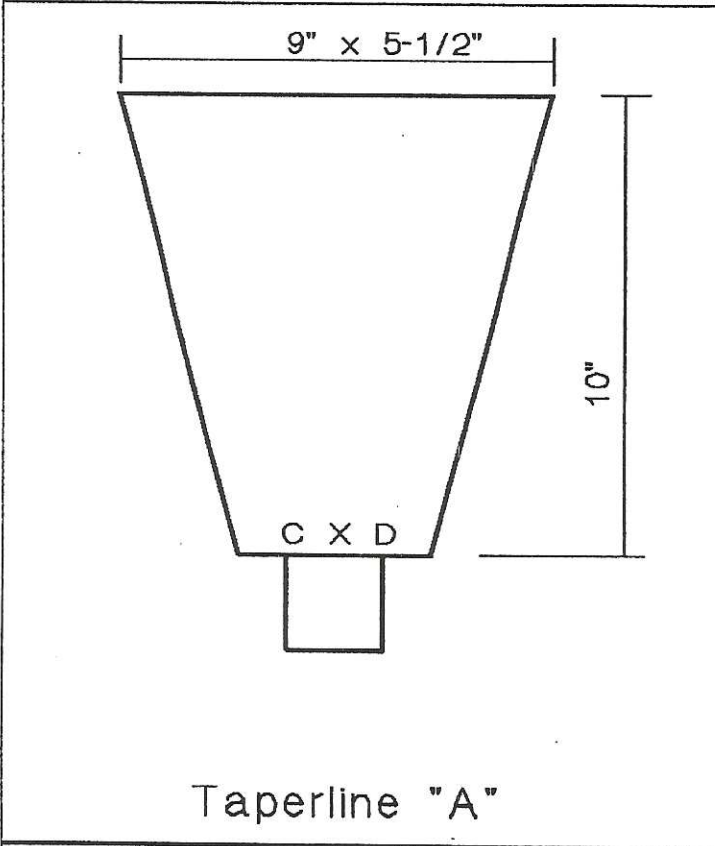

Concord Sheet Metal Products, Inc.

www.concordsheetmetal.com

Concord Sheet Metal Products, Inc.

Concord ♦ 925-680-8723 ♦ 800-799-1900 ♦ 925-680-6569 fax

San Jose ♦ 408-947-8723 ♦ 408-283-1943 fax

www.concordsheetmetal.com

Fineline
Leaderheads