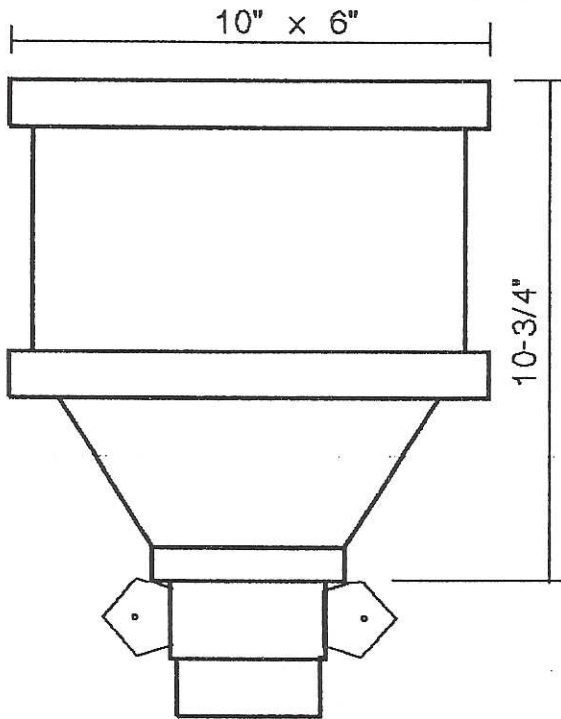

Concord Sheet Metal Products, Inc.

www.concordsheetmetal.com

Straightline "A" trimmed