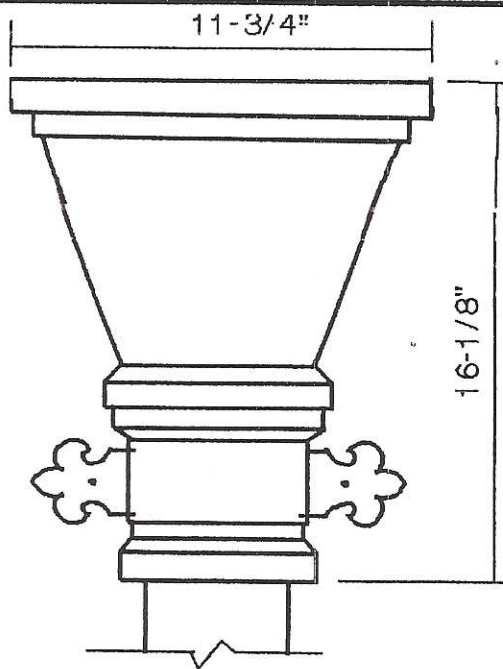

Concord Sheet Metal Products, Inc.

www.concordsheetmetal.com

Tiburon Elite