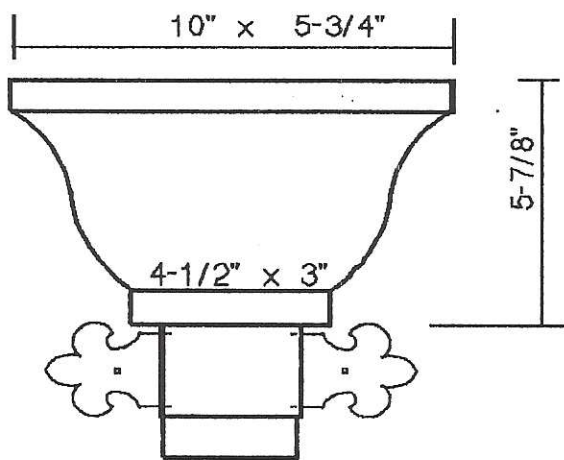

Concord Sheet Metal Products, Inc.

www.concordsheetmetal.com

Riviera

Concord Sheet Metal Products, Inc.

Concord ♦ 925-680-8723 ♦ 800-799-1900 ♦ 925-680-6569 fax

San Jose ♦ 408-947-8723 ♦ 408-283-1943 fax

www.concordsheetmetal.com

Fineline
Leaderheads