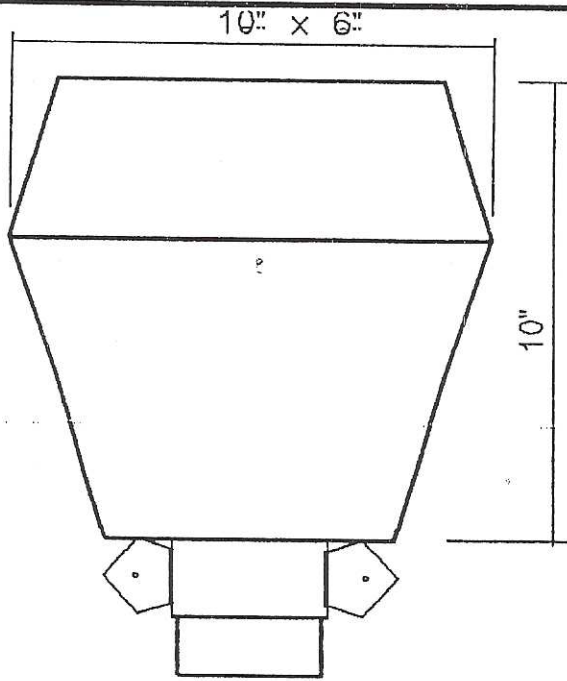

Malibu

Concord Sheet Metal Products, Inc.

www.concordsheetmetal.com