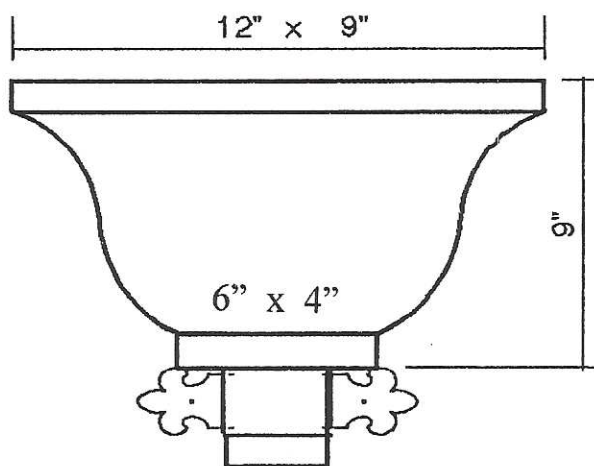

Concord Sheet Metal Products, Inc.

Concord ♦ 925-680-8723 ♦ 800-799-1900 ♦ 925-680-6569 fax

San Jose ♦ 408-947-8723 ♦ 408-283-1943 fax

www.concordsheetmetal.com

Fineline
Leaderheads